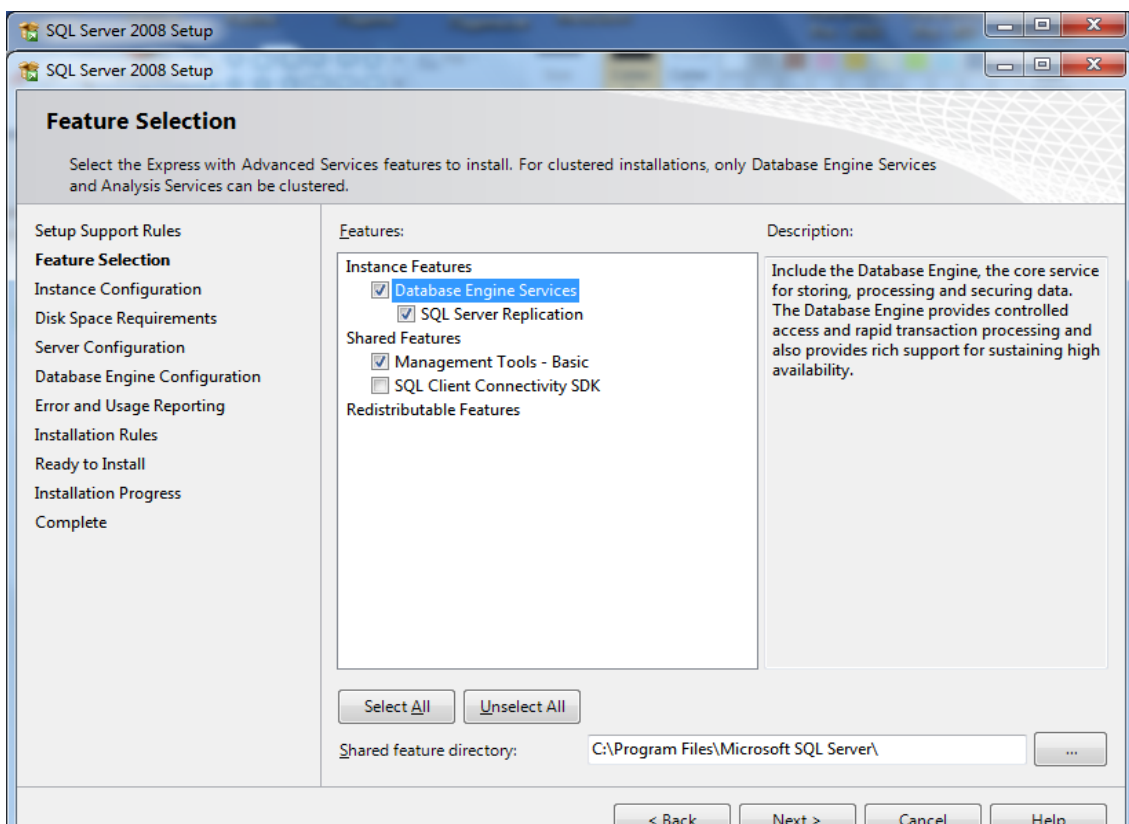

II. Инсталация

1. Стартирайте инсталационния файл и натиснете Run

2. Изберете Run program

3. Основен изглед на инсталацията

4. Изберете Installation

5. Изберете Installation

6. Поставете отметка на Management Tools, ако желаете да инсталирате и Management Studio

7. Изберете Next

8. Изберете Collation

9.3а Collation designator изберете Cyrillic_General. Натиснете ОК и изберете Next

10. Изберете Next

The screenshot shows the 'Database Engine Configuration' window in SQL Server 2008 Setup. The window title is 'SQL Server 2008 Setup'. The main heading is 'Database Engine Configuration' with the instruction 'Specify Database Engine authentication security mode, administrators and data directories.' On the left, a navigation pane lists various setup steps, with 'Database Engine Configuration' highlighted. The main area has three tabs: 'Account Provisioning', 'Data Directories', and 'FILESTREAM'. The 'Account Provisioning' tab is active. It contains the following fields and options: 'Authentication Mode' with radio buttons for 'Windows authentication mode' and 'Mixed Mode (SQL Server authentication and Windows authentication)'; 'Built-in SQL Server system administrator account' with a text box; 'Enter password:' and 'Confirm password:' with masked input fields; and 'Specify SQL Server administrators' with a list box containing 'NT AUTHORITY\SYSTEM (SYSTEM)'. Below the list box are 'Add Current User', 'Add...', and 'Remove' buttons. A note on the right states: 'SQL Server administrators have unrestricted access to the Database Engine.' At the bottom, there are '< Back', 'Next >', 'Cancel', and 'Help' buttons.