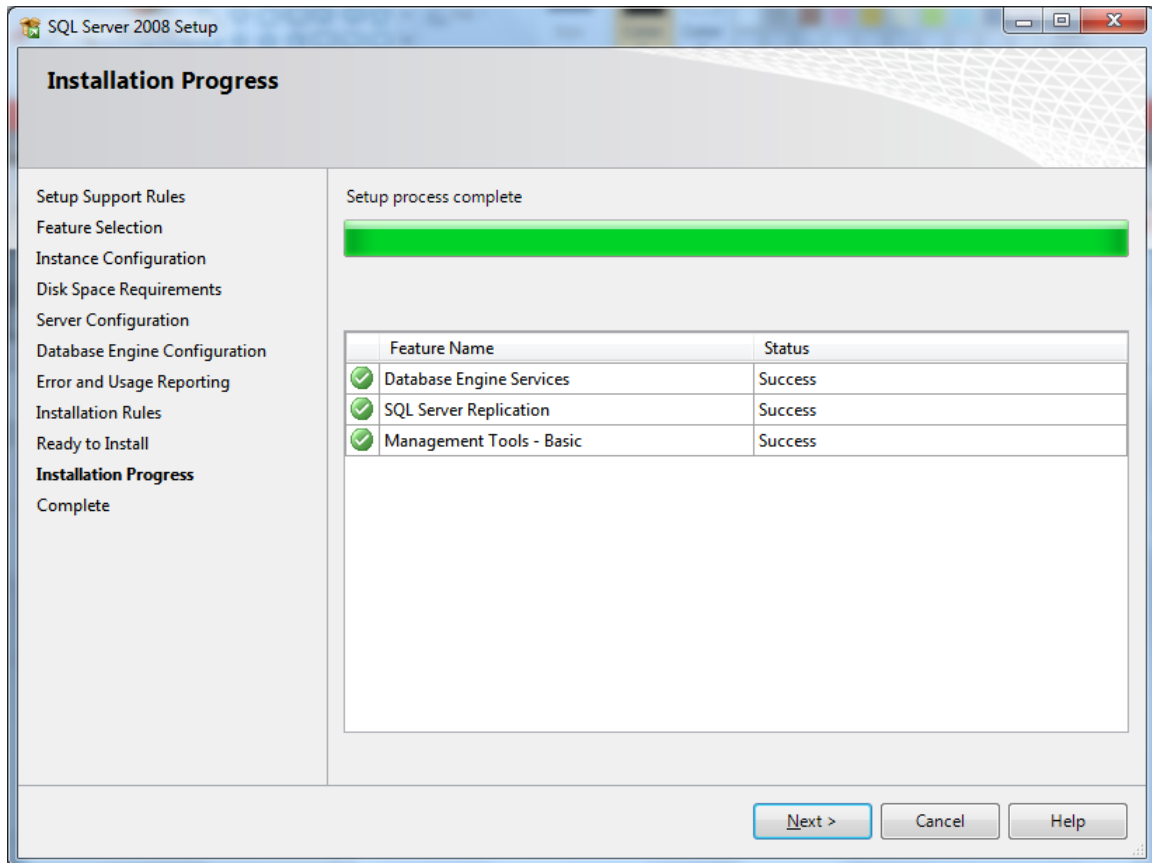

15. Инсталацията е успешна. Изберете Next