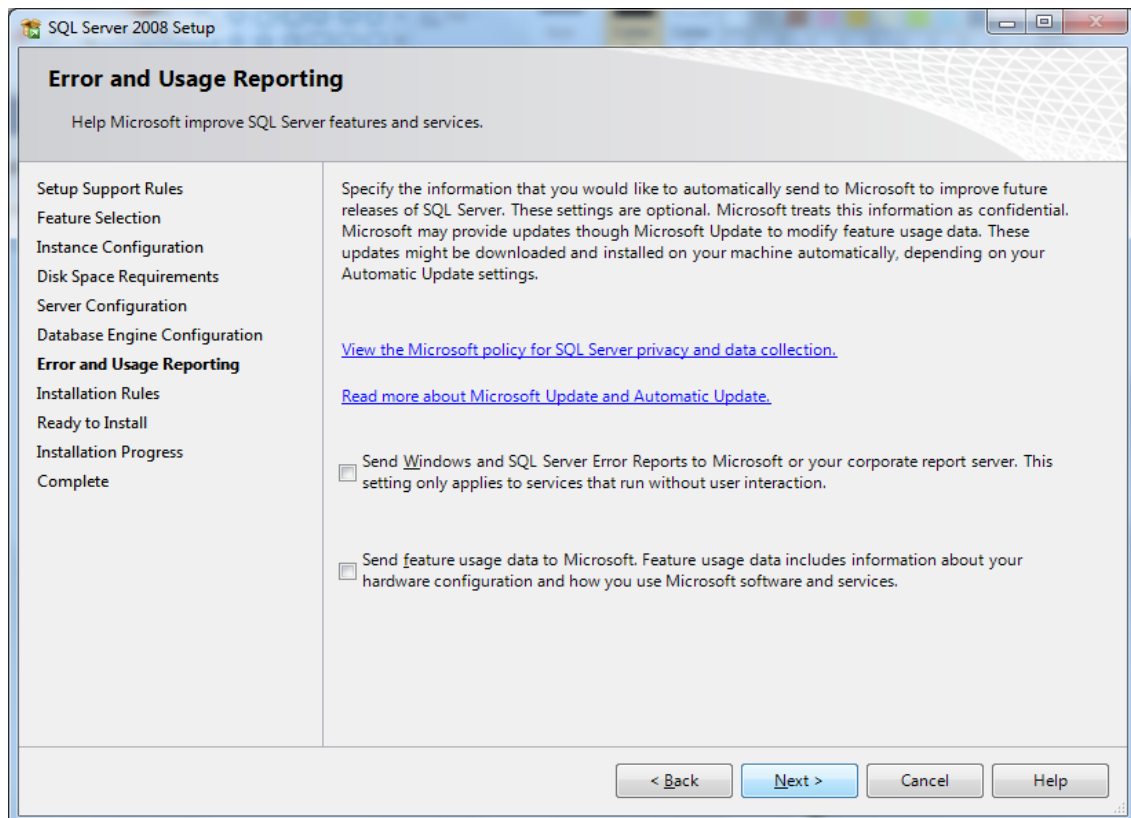

II. Инсталация

1. Стартирайте инсталационния файл и натиснете Run

2. Изберете Run program

3. Основен изглед на инсталацията

4. Изберете Installation

5. Изберете Installation

6. Поставете отметка на Management Tools, ако желаете да инсталирате и Management Studio

7. Изберете Next

8. Изберете Collation

9.3а Collation designator изберете Cyrillic_General. Натиснете ОК и изберете Next

10. Изберете Next

The screenshot shows the 'Database Engine Configuration' window in SQL Server 2008 Setup. The window title is 'SQL Server 2008 Setup'. The main heading is 'Database Engine Configuration' with the instruction 'Specify Database Engine authentication security mode, administrators and data directories.' On the left, a navigation pane lists various setup steps, with 'Database Engine Configuration' highlighted. The main area has three tabs: 'Account Provisioning', 'Data Directories', and 'FILESTREAM'. The 'Account Provisioning' tab is active. It contains the following fields and options: 'Authentication Mode' with radio buttons for 'Windows authentication mode' and 'Mixed Mode (SQL Server authentication and Windows authentication)'; 'Built-in SQL Server system administrator account' with a text box; 'Enter password:' and 'Confirm password:' with masked input fields; and 'Specify SQL Server administrators' with a list box containing 'NT AUTHORITY\SYSTEM (SYSTEM)'. Below the list box are 'Add Current User', 'Add...', and 'Remove' buttons. A note on the right states: 'SQL Server administrators have unrestricted access to the Database Engine.' At the bottom, there are '< Back', 'Next >', 'Cancel', and 'Help' buttons.