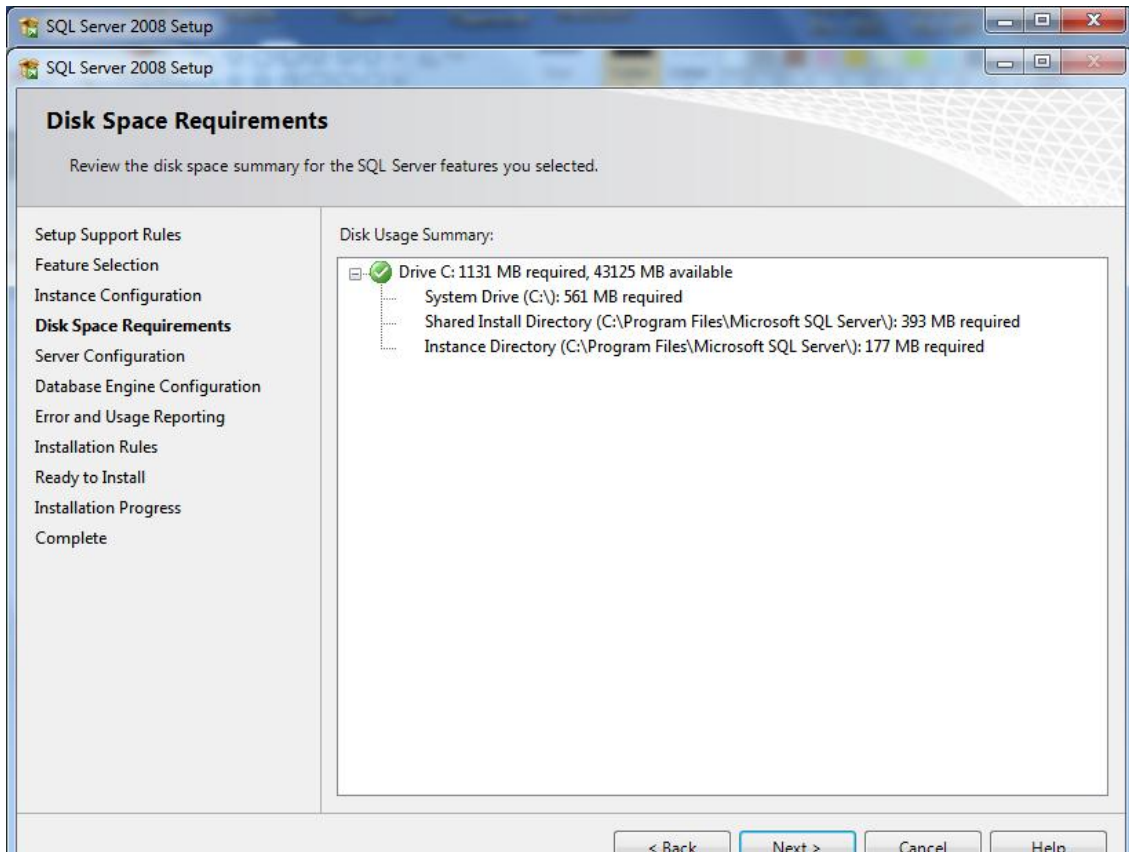

II. Инсталация

1. Стартирайте инсталационния файл и натиснете Run

2. Изберете Run program

3. Основен изглед на инсталацията

4. Изберете Installation

5. Изберете Installation

6. Поставете отметка на Management Tools, ако желаете да инсталирате и Management Studio

7. Изберете Next

8. Изберете Collation

9.3а Collation designator изберете Cyrillic_General. Натиснете ОК и изберете Next

10. Изберете Next

The screenshot shows the 'Database Engine Configuration' window in SQL Server 2008 Setup. The window title is 'SQL Server 2008 Setup'. The main heading is 'Database Engine Configuration' with the instruction 'Specify Database Engine authentication security mode, administrators and data directories.' On the left, a navigation pane lists various setup steps, with 'Database Engine Configuration' highlighted. The main area has three tabs: 'Account Provisioning', 'Data Directories', and 'FILESTREAM'. The 'Account Provisioning' tab is active. It contains the following fields and options: 'Authentication Mode' with radio buttons for 'Windows authentication mode' and 'Mixed Mode (SQL Server authentication and Windows authentication)'; 'Built-in SQL Server system administrator account' with a text box; 'Enter password:' and 'Confirm password:' with masked input fields; and 'Specify SQL Server administrators' with a list box containing 'NT AUTHORITY\SYSTEM (SYSTEM)'. Below the list box are 'Add Current User', 'Add...', and 'Remove' buttons. A note on the right states: 'SQL Server administrators have unrestricted access to the Database Engine.' At the bottom, there are '< Back', 'Next >', 'Cancel', and 'Help' buttons.