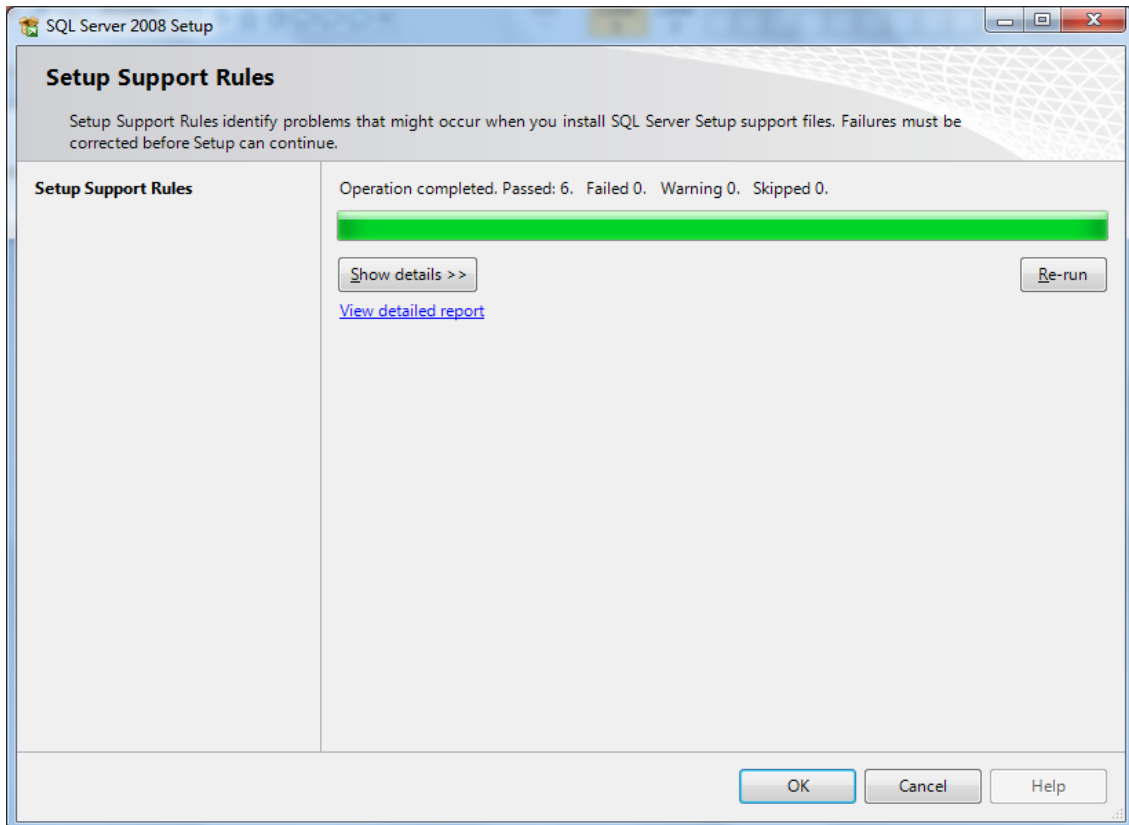

II. Инсталация

1. Стартирайте инсталационния файл и натиснете Run

2. Изберете Run program

3. Основен изглед на инсталацията

4. Изберете Installation

5. Изберете Installation

6. Поставете отметка на Management Tools, ако желаете да инсталирате и Management Studio

7. Изберете Next

8. Изберете Collation

9.3а Collation designator изберете Cyrillic_General. Натиснете ОК и изберете Next

10. Изберете Next

The screenshot shows the 'Database Engine Configuration' window in SQL Server 2008 Setup. The window title is 'SQL Server 2008 Setup'. The main heading is 'Database Engine Configuration' with the instruction 'Specify Database Engine authentication security mode, administrators and data directories.' On the left, a navigation pane lists various setup steps, with 'Database Engine Configuration' highlighted. The main area has three tabs: 'Account Provisioning', 'Data Directories', and 'FILESTREAM'. The 'Account Provisioning' tab is active. It contains the following fields and options: 'Authentication Mode' with radio buttons for 'Windows authentication mode' and 'Mixed Mode (SQL Server authentication and Windows authentication)'; 'Built-in SQL Server system administrator account' with a text box; 'Enter password:' and 'Confirm password:' with masked input fields; and 'Specify SQL Server administrators' with a list box containing 'NT AUTHORITY\SYSTEM (SYSTEM)'. Below the list box are 'Add Current User', 'Add...', and 'Remove' buttons. A note on the right states: 'SQL Server administrators have unrestricted access to the Database Engine.' At the bottom, there are '< Back', 'Next >', 'Cancel', and 'Help' buttons.