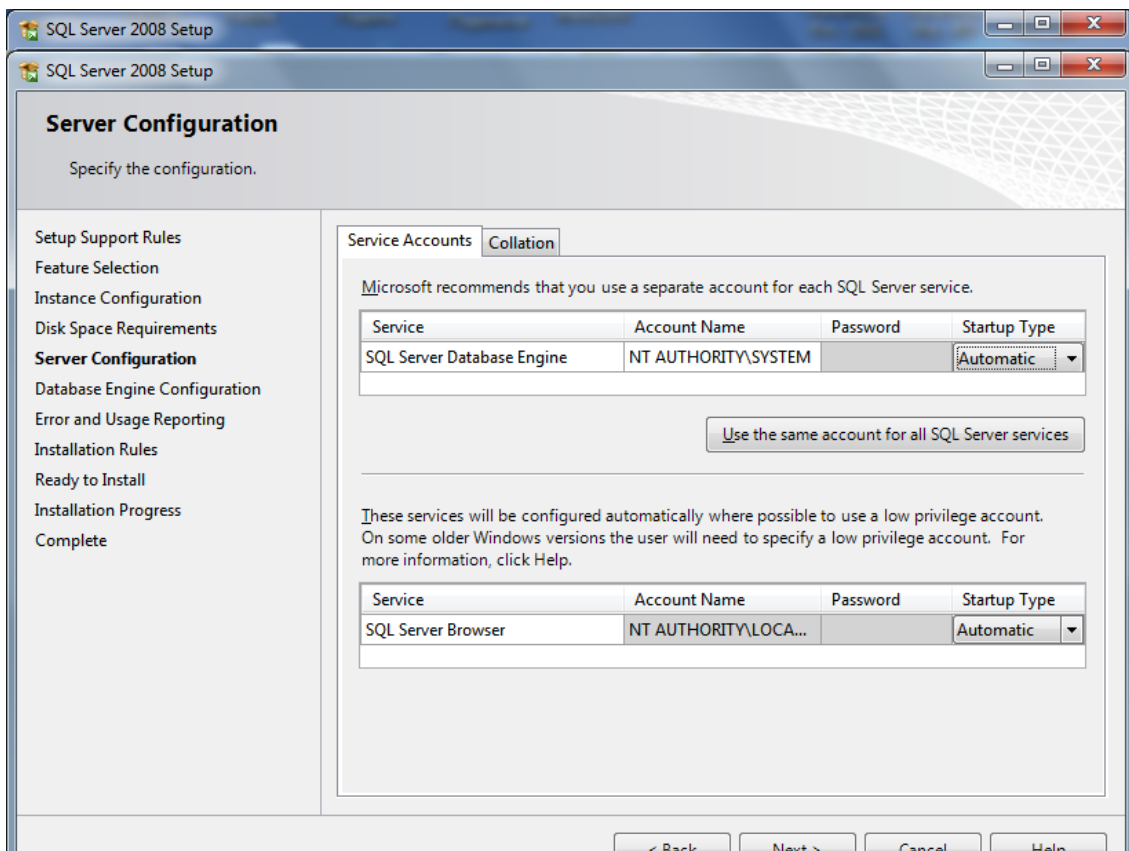

II. Инсталация

1. Стартирайте инсталационния файл и натиснете Run

2. Изберете Run program

3. Основен изглед на инсталацията

4. Изберете Installation

5. Изберете Installation

6. Поставете отметка на Management Tools, ако желаете да инсталирате и Management Studio

7. Изберете Next

8. Изберете Collation

9.3а Collation designator изберете Cyrillic_General. Натиснете ОК и изберете Next

10. Изберете Next

The screenshot shows the 'Database Engine Configuration' window in SQL Server 2008 Setup. The window title is 'SQL Server 2008 Setup'. The main heading is 'Database Engine Configuration' with the instruction 'Specify Database Engine authentication security mode, administrators and data directories.' On the left, a navigation pane lists various setup steps, with 'Database Engine Configuration' highlighted. The main area has three tabs: 'Account Provisioning', 'Data Directories', and 'FILESTREAM'. The 'Account Provisioning' tab is active. It contains the following fields and options: 'Authentication Mode' with radio buttons for 'Windows authentication mode' and 'Mixed Mode (SQL Server authentication and Windows authentication)'; 'Built-in SQL Server system administrator account' with a text box; 'Enter password:' and 'Confirm password:' with masked input fields; and 'Specify SQL Server administrators' with a list box containing 'NT AUTHORITY\SYSTEM (SYSTEM)'. Below the list box are 'Add Current User', 'Add...', and 'Remove' buttons. A note on the right states: 'SQL Server administrators have unrestricted access to the Database Engine.' At the bottom, there are '< Back', 'Next >', 'Cancel', and 'Help' buttons.