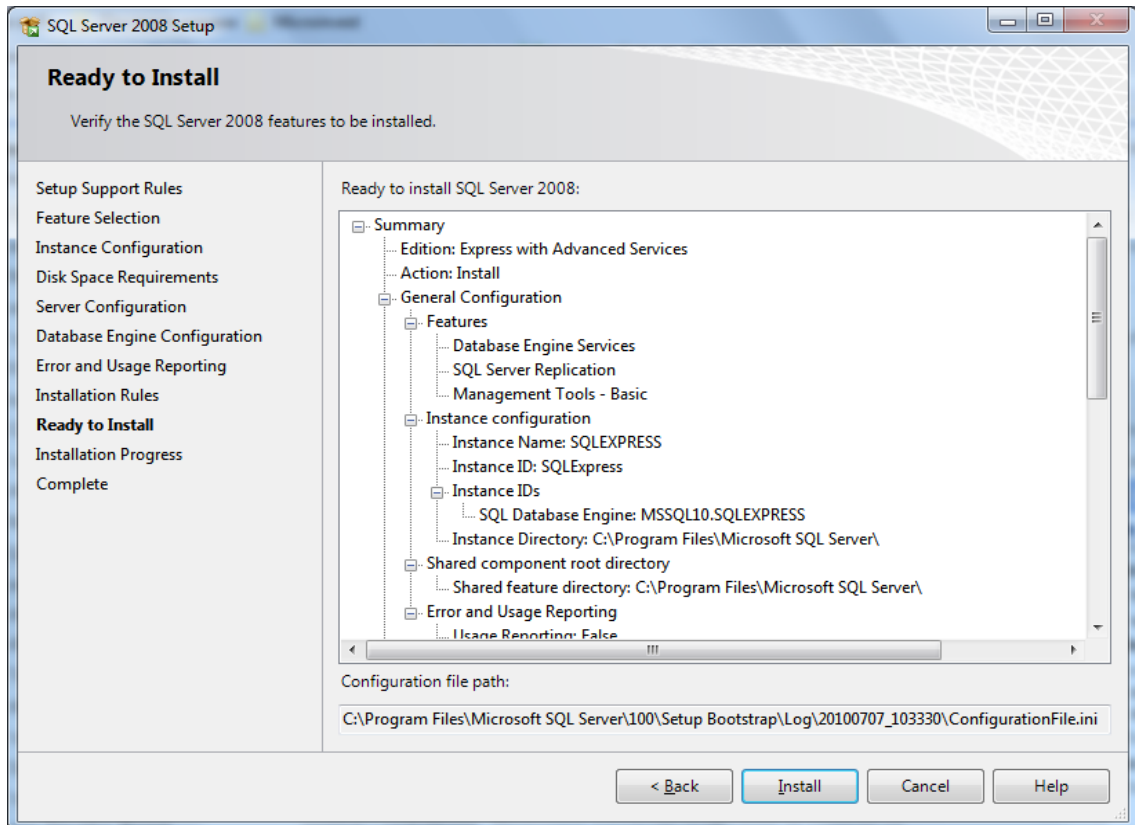

13.Изберете Install